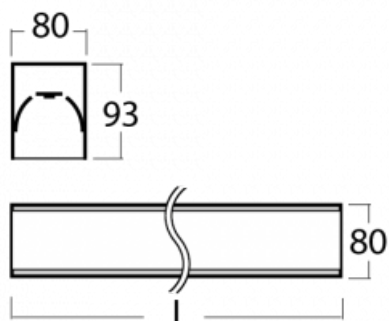

Luminaire

Lina80-S

05S-200K-30GEM/840, B

EPD®

Lina80-S luminaires are available in recessed, surface, suspended or wall mounted versions, including the illuminated corner segments. Lina80-S system luminaire can be used to create different shapes or long lines, with special joints that prevent any light to shine through, creating thus a seamless visual effect, suitable for small offices as well as big halls.

Technical drawing

Type of installation	Recessed, Surface, Wall mounted, Suspended, 3 circuit track
Light distribution	Direct
Luminaire shape	Linear
Colour of the luminaires	Black
Material	Aluminium
Lifetime	L90/B50 60 000 hours
Warranty	5 years
Description of luminaires	Luminaire recessed/surface/wall mounted/suspended/3 circuit track
Dimensions	1683 mm × 80 mm × 93 mm
Weight	6.2 kg
Light source	LED MODUL
Type of optical system	Opal diffuser
Luminous flux*	3200 lm
Colour Temperature	4000 K cool white
Luminous efficacy	144 lm/W
MacAdam Light source	2
Colour rendering index	80
UGR max. X=4H Y=8H, ρ=70,50,20	23.5

00-00300, N
 wire suspension
 2000mm

00-00301, N
 wire suspension
 4000mm

00-00302, N
 wire suspension
 6000mm

00-00363, K
 cable 5x1,5 2000mm

00-00364, K
 cable 5x1,5 4000mm

00-00365, K
 cable 5x1,5 6000mm

00-21300, B
 Lipo80-S, Lina80-S -
 pendant profile for track
 luminaires; l = 1122mm

00-21301, B
 Lipo80-S, Lina80-S -
 pendant profile for track
 luminaires; l = 2242mm

00-51300, B
 set for suspension into
 3-phase track, non-
 dimmable luminaires