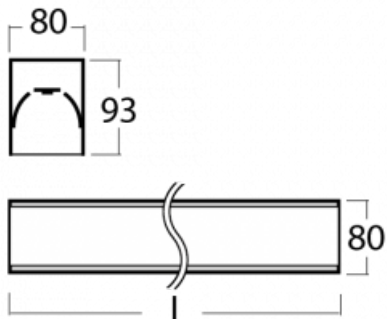

Luminaire

Lina80-S

05S-200K-30GEE/840, W

EPD®

Lina80-S luminaires are available in recessed, surface, suspended or wall mounted versions, including the illuminated corner segments. Lina80-S system luminaire can be used to create different shapes or long lines, with special joints that prevent any light to shine through, creating thus a seamless visual effect, suitable for small offices as well as big halls.

Technical drawing

Type of installation	Recessed, Surface, Wall mounted, Suspended, 3 circuit track
Light distribution	Direct
Luminaire shape	Linear
Colour of the luminaires	White
Material	Aluminium
Lifetime	L90/B50 60 000 hours
Warranty	5 years
Description of luminaires	Luminaire recessed/surface/wall mounted/suspended/3 circuit track
Dimensions (l × w × h mm)	1683 mm × 80 mm × 93 mm
Weight	5.9 kg
Light source	LED MODUL
DIR optical system	Opal diffuser
Luminous flux*	3200 lm
Colour Temperature	4000 K cool white
Luminous efficacy	144 lm/W
MacAdam Light source	2
Colour rendering index	80
UGR max. X=4H Y=8H, ρ=70,50,20	23.5

00-20700, W
 2 pcs of wall fastening
 Lipo/Lina

00-20900, F
 bracket for installation
 of suspended type of
 profile as recessed
 trimless

00-21300, W
 Lipo80-S, Lina80-S -
 pendant profile for track
 luminaires; l = 1122mm

00-21301, W
 Lipo80-S, Lina80-S -
 pendant profile for track
 luminaires; l = 2242mm

00-51300, W
 set for suspension into
 3-phase track, non-
 dimmable luminaires

00-51301, W
 set for suspension into
 3-phase track, dimmable
 luminaires