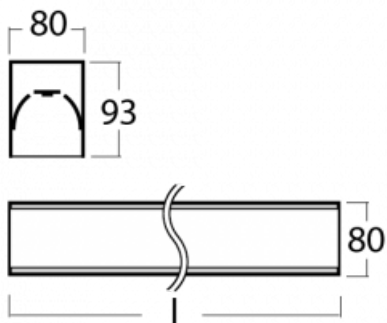

# Lina80-S

05S-200K-25GHTD/840, S

EPD®

Lina80-S luminaires are available in recessed, surface, suspended or wall mounted versions, including the illuminated corner segments. Lina80-S system luminaire can be used to create different shapes or long lines, with special joints that prevent any light to shine through, creating thus a seamless visual effect, suitable for small offices as well as big halls.

## Technical drawing

Type of installation	Recessed, Surface, Wall mounted, Suspended, 3 circuit track
Light distribution	Direct
Luminaire shape	Linear
Colour of the luminaires	Silver
Material	Aluminium
Lifetime	L80/B10 70 000 hours
Warranty	5 years
Description of luminaires	Luminaire recessed/surface/wall mounted/suspended/3 circuit track
Dimensions	1403 mm × 80 mm × 93 mm
Light source	LED MODUL
Type of optical system	Opal diffuser
Luminous flux*	6690 lm
Colour Temperature	4000 K cool white
Luminous efficacy	122 lm/W
MacAdam Light source	2
Colour rendering index	80
UGR max. X=4H Y=8H, ρ=70,50,20	26.7