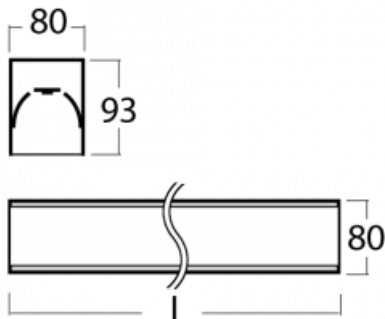

Luminaire

Lina80-S

05S-200K-25GHTD/830, B

EPD®

Lina80-S luminaires are available in recessed, surface, suspended or wall mounted versions, including the illuminated corner segments. Lina80-S system luminaire can be used to create different shapes or long lines, with special joints that prevent any light to shine through, creating thus a seamless visual effect, suitable for small offices as well as big halls.

Technical drawing

Type of installation	Recessed, Surface, Wall mounted, Suspended, 3 circuit track
Light distribution	Direct
Luminaire shape	Linear
Colour of the luminaires	Black
Material	Aluminium
Lifetime	L80/B10 70 000 hours
Warranty	5 years
Description of luminaires	Luminaire recessed/surface/wall mounted/suspended/3 circuit track
Dimensions (l × w × h mm)	1403 mm × 80 mm × 93 mm
Weight	5.2 kg
Light source	LED MODUL
DIR optical system	Opal diffuser
Luminous flux*	6370 lm
Colour Temperature	3000 K warm white
Luminous efficacy	116 lm/W
MacAdam Light source	2
Colour rendering index	80
UGR max. X=4H Y=8H, ρ=70,50,20	26.6

00-00356, B
 cable 5x0,75 4000mm,
 black

00-00357, B
 cable 5x0,75 6000mm,
 black

00-00363, K
 cable 5x1,5 2000mm

00-00364, K
 cable 5x1,5 4000mm

00-00365, K
 cable 5x1,5 6000mm

00-00366, K
 cable 7x0,75 2000mm