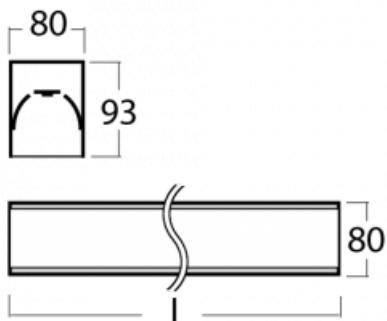

Luminaire

Lina80-S

05S-200K-25GGTD/840, B

Lina80-S luminaires are available in recessed, surface, suspended or wall mounted versions, including the illuminated corner segments. Lina80-S system luminaire can be used to create different shapes or long lines, with special joints that prevent any light to shine through, creating thus a seamless visual effect, suitable for small offices as well as big halls.

Technical drawing

Type of installation	Recessed, Surface, Wall mounted, Suspended, 3 circuit track
Light distribution	Direct
Luminaire shape	Linear
Colour of the luminaires	Black
Material	Aluminium
Lifetime	L90/B50 60 000 hours
Warranty	5 years
Description of luminaires	Luminaire recessed/surface/wall mounted/suspended/3 circuit track
Dimensions (l × w × h mm)	1403 mm × 80 mm × 93 mm
Light source	LED MODUL
DIR optical system	Opal diffuser
Luminous flux*	4090 lm
Colour Temperature	4000 K cool white
Luminous efficacy	132 lm/W
MacAdam Light source	2
Colour rendering index	80
UGR max. X=4H Y=8H, ρ=70,50,20	25

00-00300, N
 wire suspension
 2000mm

00-00301, N
 wire suspension
 4000mm

00-00302, N
 wire suspension
 6000mm

00-00354, B
 cable 5x0,75 1000mm,
 black

00-00355, B
 cable 5x0,75 2000mm,
 black

00-00356, B
 cable 5x0,75 4000mm,
 black

00-00357, B
 cable 5x0,75 6000mm,
 black

00-00363, K
 cable 5x1,5 2000mm

00-00364, K
 cable 5x1,5 4000mm

00-00365, K
 cable 5x1,5 6000mm

00-00366, K
 cable 7x0,75 2000mm

00-00367, K
 cable 7x0,75 4000mm

00-00368, K
 cable 7x0,75 6000mm