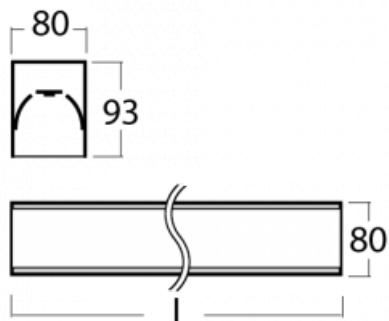

Luminaire

Lina80-S

05S-200K-25GGTD/830, S

Lina80-S luminaires are available in recessed, surface, suspended or wall mounted versions, including the illuminated corner segments. Lina80-S system luminaire can be used to create different shapes or long lines, with special joints that prevent any light to shine through, creating thus a seamless visual effect, suitable for small offices as well as big halls.

Technical drawing

Type of installation	Recessed, Surface, Wall mounted, Suspended, 3 circuit track
Light distribution	Direct
Luminaire shape	Linear
Colour of the luminaires	Silver
Material	Aluminium
Lifetime	L90/B50 60 000 hours
Warranty	5 years
Description of luminaires	Luminaire recessed/surface/wall mounted/suspended/3 circuit track
Dimensions (l × w × h mm)	1403 mm × 80 mm × 93 mm
Light source	LED MODUL
DIR optical system	Opal diffuser
Luminous flux*	3890 lm
Colour Temperature	3000 K warm white
Luminous efficacy	125 lm/W
MacAdam Light source	2
Colour rendering index	80
UGR max. X=4H Y=8H, ρ=70,50,20	24.9