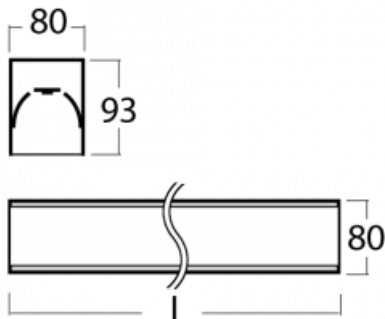

Luminaire

Lina80-S

05S-200K-25GGTD/830, B

Lina80-S luminaires are available in recessed, surface, suspended or wall mounted versions, including the illuminated corner segments. Lina80-S system luminaire can be used to create different shapes or long lines, with special joints that prevent any light to shine through, creating thus a seamless visual effect, suitable for small offices as well as big halls.

Technical drawing

Type of installation	Recessed, Surface, Wall mounted, Suspended, 3 circuit track
Light distribution	Direct
Luminaire shape	Linear
Colour of the luminaires	Black
Material	Aluminium
Lifetime	L90/B50 60 000 hours
Warranty	5 years
Description of luminaires	Luminaire recessed/surface/wall mounted/suspended/3 circuit track
Dimensions (l × w × h mm)	1403 mm × 80 mm × 93 mm
Light source	LED MODUL
DIR optical system	Opal diffuser
Luminous flux*	3890 lm
Colour Temperature	3000 K warm white
Luminous efficacy	125 lm/W
MacAdam Light source	2
Colour rendering index	80
UGR max. X=4H Y=8H, ρ=70,50,20	24.9

00-00357, B
cable 5x0,75 6000mm,
black

00-00363, K
cable 5x1,5 2000mm

00-00364, K
cable 5x1,5 4000mm

00-00365, K
cable 5x1,5 6000mm

00-00366, K
cable 7x0,75 2000mm

00-00367, K
cable 7x0,75 4000mm

00-00368, K
cable 7x0,75 6000mm

00-21300, B
Lipo80-S, Lina80-S -
pendant profile for track
luminaires; l = 1122mm

00-21301, B
Lipo80-S, Lina80-S -
pendant profile for track
luminaires; l = 2242mm

00-51300, B
set for suspension into
3-phase track, non-
dimmable luminaires