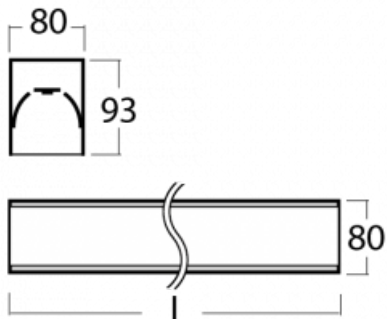

Luminaire

Lina80-S

05S-200K-25GGM/830, W

Lina80-S luminaires are available in recessed, surface, suspended or wall mounted versions, including the illuminated corner segments. Lina80-S system luminaire can be used to create different shapes or long lines, with special joints that prevent any light to shine through, creating thus a seamless visual effect, suitable for small offices as well as big halls.

Technical drawing

Type of installation	Recessed, Surface, Wall mounted, Suspended, 3 circuit track
Light distribution	Direct
Luminaire shape	Linear
Colour of the luminaires	White
Material	Aluminium
Lifetime	L90/B50 60 000 hours
Warranty	2 years
Description of luminaires	Luminaire recessed/surface/wall mounted/suspended/3 circuit track
Dimensions (l × w × h mm)	1403 mm × 80 mm × 93 mm
Weight	5.4 kg
Light source	LED MODUL
DIR optical system	Opal diffuser
Luminous flux*	3890 lm
Colour Temperature	3000 K warm white
Luminous efficacy	125 lm/W
MacAdam Light source	2
Colour rendering index	80
UGR max. X=4H Y=8H, ρ=70,50,20	24.9

00-00300, N
 wire suspension
 2000mm

00-00301, N
 wire suspension
 4000mm

00-00302, N
 wire suspension
 6000mm

00-00359, K
 cable 4x0,75 4000mm

00-00363, K
 cable 5x1,5 2000mm

00-00364, K
 cable 5x1,5 4000mm

00-20900, F
 bracket for installation
 of suspended type of
 profile as recessed
 trimless

00-21300, W
 Lipo80-S, Lina80-S -
 pendant profile for track
 luminaires; l = 1122mm

00-21301, W
 Lipo80-S, Lina80-S -
 pendant profile for track
 luminaires; l = 2242mm