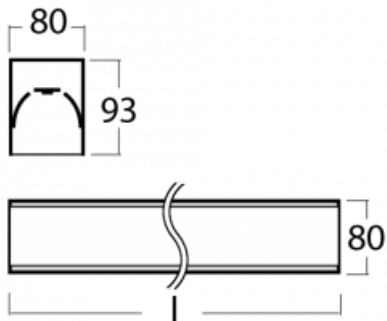

Luminaire

Lina80-S

05S-200K-25GEM3/840, W

Lina80-S luminaires are available in recessed, surface, suspended or wall mounted versions, including the illuminated corner segments. Lina80-S system luminaire can be used to create different shapes or long lines, with special joints that prevent any light to shine through, creating thus a seamless visual effect, suitable for small offices as well as big halls.

Technical drawing

Type of installation	Recessed, Surface, Wall mounted, Suspended, 3 circuit track
Light distribution	Direct
Luminaire shape	Linear
Colour of the luminaires	White
Material	Aluminium
Lifetime	L90/B50 60 000 hours
Warranty	2 years
Description of luminaires	Luminaire recessed/surface/wall mounted/suspended/3 circuit track
Dimensions (l × w × h mm)	1403 mm × 80 mm × 93 mm
Light source	LED MODUL
DIR optical system	Opal diffuser
Luminous flux*	2670 lm
Colour Temperature	4000 K cool white
Luminous efficacy	144 lm/W
MacAdam Light source	2
Colour rendering index	80
UGR max. X=4H Y=8H, ρ=70,50,20	23.6

00-00300, N
 wire suspension
 2000mm

00-00301, N
 wire suspension
 4000mm

00-00302, N
 wire suspension
 6000mm

00-00359, K
 cable 4x0,75 4000mm

00-00363, K
 cable 5x1,5 2000mm

00-00364, K
 cable 5x1,5 4000mm

00-20900, F
 bracket for installation
 of suspended type of
 profile as recessed
 trimless

00-21300, W
 Lipo80-S, Lina80-S -
 pendant profile for track
 luminaires; l = 1122mm

00-21301, W
 Lipo80-S, Lina80-S -
 pendant profile for track
 luminaires; l = 2242mm