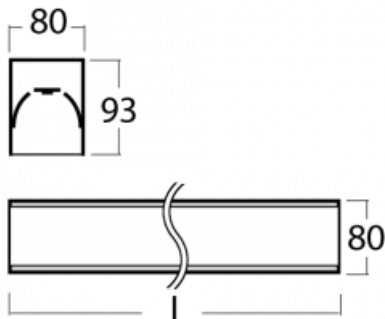

# Lina80-S

05S-200K-25GEM3/830, W

Lina80-S luminaires are available in recessed, surface, suspended or wall mounted versions, including the illuminated corner segments. Lina80-S system luminaire can be used to create different shapes or long lines, with special joints that prevent any light to shine through, creating thus a seamless visual effect, suitable for small offices as well as big halls.

**Technical drawing**

Type of installation	Recessed, Surface, Wall mounted, Suspended, 3 circuit track
Light distribution	Direct
Luminaire shape	Linear
Colour of the luminaires	White
Material	Aluminium
Lifetime	L90/B50 60 000 hours
Warranty	2 years
Description of luminaires	Luminaire recessed/surface/wall mounted/suspended/3 circuit track
Dimensions (l × w × h mm)	1403 mm × 80 mm × 93 mm
Light source	LED MODUL
DIR optical system	Opal diffuser
Luminous flux*	2540 lm
Colour Temperature	3000 K warm white
Luminous efficacy	137 lm/W
MacAdam Light source	2
Colour rendering index	80
UGR max. X=4H Y=8H, ρ=70,50,20	23.4

**00-20700, W**  
 2 pcs of wall fastening  
 Lipo/Lina/Sant

**00-20900, F**  
 bracket for installation  
 of suspended type of  
 profile as recessed  
 trimless

**00-21300, W**  
 Lipo80-S, Lina80-S -  
 pendant profile for track  
 luminaires; l = 1122mm

**00-21301, W**  
 Lipo80-S, Lina80-S -  
 pendant profile for track  
 luminaires; l = 2242mm

**00-51300, W**  
 set for suspension into  
 3-phase track, non-  
 dimmable luminaires

**00-51301, W**  
 set for suspension into  
 3-phase track, dimmable  
 luminaires