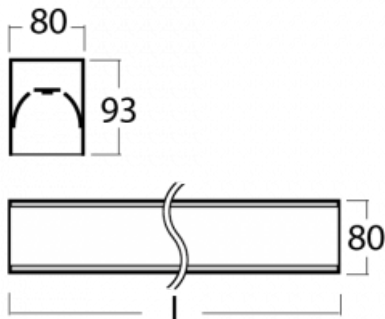

Luminaire

Lina80-S

05S-200K-25GEM/830, S

Lina80-S luminaires are available in recessed, surface, suspended or wall mounted versions, including the illuminated corner segments. Lina80-S system luminaire can be used to create different shapes or long lines, with special joints that prevent any light to shine through, creating thus a seamless visual effect, suitable for small offices as well as big halls.

Technical drawing

Type of installation	Recessed, Surface, Wall mounted, Suspended, 3 circuit track
Light distribution	Direct
Luminaire shape	Linear
Colour of the luminaires	Silver
Material	Aluminium
Lifetime	L90/B50 60 000 hours
Warranty	2 years
Description of luminaires	Luminaire recessed/surface/wall mounted/suspended/3 circuit track
Dimensions (l × w × h mm)	1403 mm × 80 mm × 93 mm
Light source	LED MODUL
DIR optical system	Opal diffuser
Luminous flux*	2540 lm
Colour Temperature	3000 K warm white
Luminous efficacy	137 lm/W
MacAdam Light source	2
Colour rendering index	80
UGR max. X=4H Y=8H, ρ=70,50,20	23.4

00-00300, N
 wire suspension
 2000mm

00-00301, N
 wire suspension
 4000mm

00-00302, N
 wire suspension
 6000mm

00-00359, K
 cable 4x0,75 4000mm

00-00363, K
 cable 5x1,5 2000mm

00-00364, K
 cable 5x1,5 4000mm

00-20900, F
 bracket for installation
 of suspended type of
 profile as recessed
 trimless

00-21300, S
 Lipo80-S, Lina80-S -
 pendant profile for track
 luminaires; l = 1122mm

00-21301, S
 Lipo80-S, Lina80-S -
 pendant profile for track
 luminaires; l = 2242mm