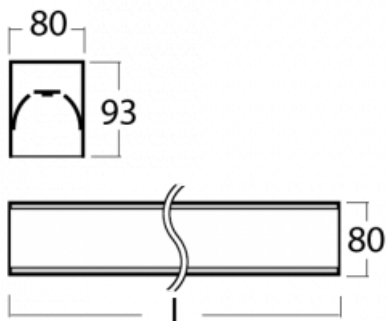

Luminaire

Lina80-S

05S-200K-25GEE/830, W

Lina80-S luminaires are available in recessed, surface, suspended or wall mounted versions, including the illuminated corner segments. Lina80-S system luminaire can be used to create different shapes or long lines, with special joints that prevent any light to shine through, creating thus a seamless visual effect, suitable for small offices as well as big halls.

Technical drawing

Type of installation	Recessed, Surface, Wall mounted, Suspended, 3 circuit track
Light distribution	Direct
Luminaire shape	Linear
Colour of the luminaires	White
Material	Aluminium
Lifetime	L90/B50 60 000 hours
Warranty	5 years
Description of luminaires	Luminaire recessed/surface/wall mounted/suspended/3 circuit track
Dimensions (l × w × h mm)	1403 mm × 80 mm × 93 mm
Weight	5.2 kg
Light source	LED MODUL
DIR optical system	Opal diffuser
Luminous flux*	2540 lm
Colour Temperature	3000 K warm white
Luminous efficacy	137 lm/W
MacAdam Light source	2
Colour rendering index	80
UGR max. X=4H Y=8H, ρ=70,50,20	23.4

00-00300, N
 wire suspension
 2000mm

00-00301, N
 wire suspension
 4000mm

00-00302, N
 wire suspension
 6000mm

00-00350, W
 cable 3x0,75 1000mm,
 white

00-00352, W
 cable 3x0,75 2000mm,
 white

00-00358, W
 cable 3x0,75 4000mm,
 white

00-21301, W
 Lipo80-S, Lina80-S -
 pendant profile for track
 luminaires; l = 2242mm

00-51300, W
 set for suspension into
 3-phase track, non-
 dimmable luminaires

00-51301, W
 set for suspension into
 3-phase track, dimmable
 luminaires