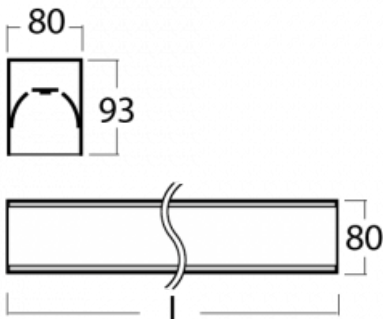

Luminaire

Lina80-S

05S-200K-25GEE/830, B

Lina80-S luminaires are available in recessed, surface, suspended or wall mounted versions, including the illuminated corner segments. Lina80-S system luminaire can be used to create different shapes or long lines, with special joints that prevent any light to shine through, creating thus a seamless visual effect, suitable for small offices as well as big halls.

Technical drawing

Type of installation	Recessed, Surface, Wall mounted, Suspended, 3 circuit track
Light distribution	Direct
Luminaire shape	Linear
Colour of the luminaires	Black
Material	Aluminium
Lifetime	L90/B50 60 000 hours
Warranty	5 years
Description of luminaires	Luminaire recessed/surface/wall mounted/suspended/3 circuit track
Dimensions (l × w × h mm)	1403 mm × 80 mm × 93 mm
Weight	5.2 kg
Light source	LED MODUL
DIR optical system	Opal diffuser
Luminous flux*	2540 lm
Colour Temperature	3000 K warm white
Luminous efficacy	137 lm/W
MacAdam Light source	2
Colour rendering index	80
UGR max. X=4H Y=8H, ρ=70,50,20	23.4

Luminaire power input*	18.5 W
Connection of the luminaires	ON/OFF
Electrical voltage	220-240V
Frequency	50/60Hz

  IP 40

*±10 %

Downloads

Installation instructions

Photos

Accessories

00-00200, N
 straight connector

00-20700, B
 2 pcs of wall fastening
 Lipo/Lina/Sant

00-20900, F
 bracket for installation
 of suspended type of
 profile as recessed
 trimless

00-21300, B
 Lipo80-S, Lina80-S -
 pendant profile for track
 luminaires; l = 1122mm