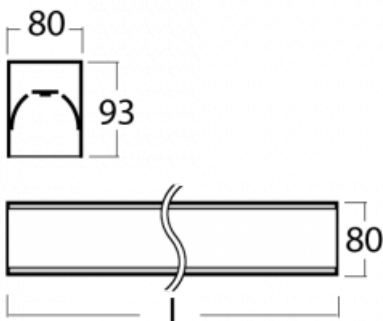

# Lina80-S

05S-200K-20GHTD/830, W

EPD®

Lina80-S luminaires are available in recessed, surface, suspended or wall mounted versions, including the illuminated corner segments. Lina80-S system luminaire can be used to create different shapes or long lines, with special joints that prevent any light to shine through, creating thus a seamless visual effect, suitable for small offices as well as big halls.

## Technical drawing

Type of installation	Recessed, Surface, Wall mounted, Suspended, 3 circuit track
Light distribution	Direct
Luminaire shape	Linear
Colour of the luminaires	White
Material	Aluminium
Lifetime	L80/B10 70 000 hours
Warranty	5 years
Description of luminaires	Luminaire recessed/surface/wall mounted/suspended/3 circuit track
Dimensions	1122 mm × 80 mm × 93 mm
Light source	LED MODUL
Type of optical system	Opal diffuser
Luminous flux*	5090 lm
Colour Temperature	3000 K warm white
Luminous efficacy	116 lm/W
MacAdam Light source	2
Colour rendering index	80
UGR max. X=4H Y=8H, ρ=70,50,20	26.6