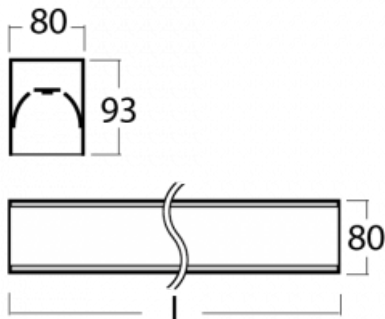

Luminaire

Lina80-S

05S-200K-20GHE/840, B

Lina80-S luminaires are available in recessed, surface, suspended or wall mounted versions, including the illuminated corner segments. Lina80-S system luminaire can be used to create different shapes or long lines, with special joints that prevent any light to shine through, creating thus a seamless visual effect, suitable for small offices as well as big halls.

Technical drawing

Type of installation	Recessed, Surface, Wall mounted, Suspended, 3 circuit track
Light distribution	Direct
Luminaire shape	Linear
Colour of the luminaires	Black
Material	Aluminium
Lifetime	L80/B10 70 000 hours
Warranty	5 years
Description of luminaires	Luminaire recessed/surface/wall mounted/suspended/3 circuit track
Dimensions (l × w × h mm)	1122 mm × 80 mm × 93 mm
Light source	LED MODUL
DIR optical system	Opal diffuser
Luminous flux*	5350 lm
Colour Temperature	4000 K cool white
Luminous efficacy	122 lm/W
MacAdam Light source	2
Colour rendering index	80
UGR max. X=4H Y=8H, ρ=70,50,20	26.7

Luminaire power input*	43.8 W
Connection of the luminaires	ON/OFF
Electrical voltage	220-240V
Frequency	50/60Hz

  IP 40

*±10 %

Downloads

Installation instructions

Photos

Accessories

00-00200, N
 straight connector

00-20700, B
 2 pcs of wall fastening
 Lipo/Lina/Sant

00-20900, F
 bracket for installation
 of suspended type of
 profile as recessed
 trimless

00-21300, B
 Lipo80-S, Lina80-S -
 pendant profile for track
 luminaires; l = 1122mm