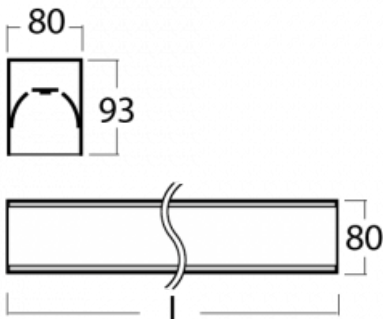

# Lina80-S

05S-200K-20GGTD/840, S

EPD®

Lina80-S luminaires are available in recessed, surface, suspended or wall mounted versions, including the illuminated corner segments. Lina80-S system luminaire can be used to create different shapes or long lines, with special joints that prevent any light to shine through, creating thus a seamless visual effect, suitable for small offices as well as big halls.

## Technical drawing

Type of installation	Recessed, Surface, Wall mounted, Suspended, 3 circuit track
Light distribution	Direct
Luminaire shape	Linear
Colour of the luminaires	Silver
Material	Aluminium
Lifetime	L90/B50 60 000 hours
Warranty	5 years
Description of luminaires	Luminaire recessed/surface/wall mounted/suspended/3 circuit track
Dimensions (l × w × h mm)	1122 mm × 80 mm × 93 mm
Light source	LED MODUL
DIR optical system	Opal diffuser
Luminous flux*	3270 lm
Colour Temperature	4000 K cool white
Luminous efficacy	132 lm/W
MacAdam Light source	2
Colour rendering index	80
UGR max. X=4H Y=8H, ρ=70,50,20	25