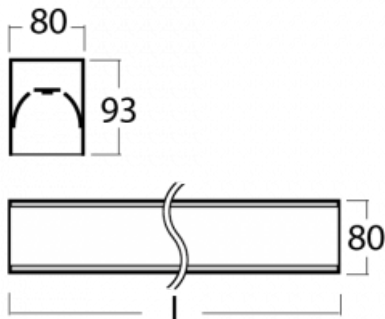

# Lina80-S

05S-200K-20GGM/830, W

Lina80-S luminaires are available in recessed, surface, suspended or wall mounted versions, including the illuminated corner segments. Lina80-S system luminaire can be used to create different shapes or long lines, with special joints that prevent any light to shine through, creating thus a seamless visual effect, suitable for small offices as well as big halls.

## Technical drawing

Type of installation	Recessed, Surface, Wall mounted, Suspended, 3 circuit track
Light distribution	Direct
Luminaire shape	Linear
Colour of the luminaires	White
Material	Aluminium
Lifetime	L90/B50 60 000 hours
Warranty	2 years
Description of luminaires	Luminaire recessed/surface/wall mounted/suspended/3 circuit track
Dimensions (l × w × h mm)	1122 mm × 80 mm × 93 mm
Weight	4.3 kg
Light source	LED MODUL
DIR optical system	Opal diffuser
Luminous flux*	3110 lm
Colour Temperature	3000 K warm white
Luminous efficacy	125 lm/W
MacAdam Light source	2
Colour rendering index	80
UGR max. X=4H Y=8H, ρ=70,50,20	24.9

**00-20700, W**  
 2 pcs of wall fastening  
 Lipo/Lina

**00-20900, F**  
 bracket for installation  
 of suspended type of  
 profile as recessed  
 trimless

**00-21300, W**  
 Lipo80-S, Lina80-S -  
 pendant profile for track  
 luminaires; l = 1122mm

**00-21301, W**  
 Lipo80-S, Lina80-S -  
 pendant profile for track  
 luminaires; l = 2242mm

**00-51300, W**  
 set for suspension into  
 3-phase track, non-  
 dimmable luminaires

**00-51301, W**  
 set for suspension into  
 3-phase track, dimmable  
 luminaires