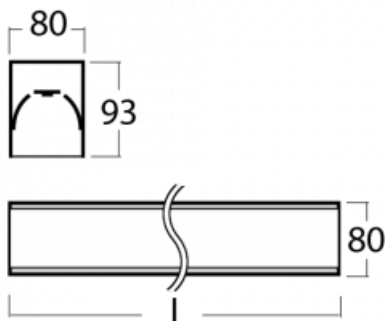

Luminaire

Lina80-S

05S-200K-20GGE/840, W

EPD®

Lina80-S luminaires are available in recessed, surface, suspended or wall mounted versions, including the illuminated corner segments. Lina80-S system luminaire can be used to create different shapes or long lines, with special joints that prevent any light to shine through, creating thus a seamless visual effect, suitable for small offices as well as big halls.

Technical drawing

Type of installation	Recessed, Surface, Wall mounted, Suspended, 3 circuit track
Light distribution	Direct
Luminaire shape	Linear
Colour of the luminaires	White
Material	Aluminium
Lifetime	L90/B50 60 000 hours
Warranty	5 years
Description of luminaires	Luminaire recessed/surface/wall mounted/suspended/3 circuit track
Dimensions (l × w × h mm)	1122 mm × 80 mm × 93 mm
Weight	3.9 kg
Light source	LED MODUL
DIR optical system	Opal diffuser
Luminous flux*	3270 lm
Colour Temperature	4000 K cool white
Luminous efficacy	132 lm/W
MacAdam Light source	2
Colour rendering index	80
UGR max. X=4H Y=8H, ρ=70,50,20	25

00-00300, N
 wire suspension
 2000mm

00-00301, N
 wire suspension
 4000mm

00-00302, N
 wire suspension
 6000mm

00-00350, W
 cable 3x0,75 1000mm,
 white

00-00352, W
 cable 3x0,75 2000mm,
 white

00-00358, W
 cable 3x0,75 4000mm,
 white

00-21301, W
 Lipo80-S, Lina80-S -
 pendant profile for track
 luminaires; l = 2242mm

00-51300, W
 set for suspension into
 3-phase track, non-
 dimmable luminaires

00-51301, W
 set for suspension into
 3-phase track, dimmable
 luminaires