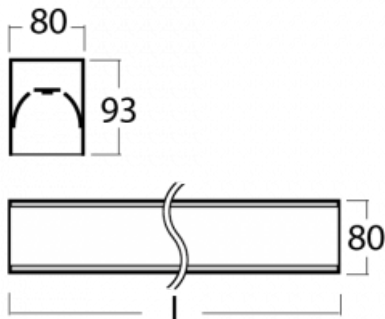

# Lina80-S

05S-200K-20GGE/830, B

Lina80-S luminaires are available in recessed, surface, suspended or wall mounted versions, including the illuminated corner segments. Lina80-S system luminaire can be used to create different shapes or long lines, with special joints that prevent any light to shine through, creating thus a seamless visual effect, suitable for small offices as well as big halls.

**Technical drawing**

Type of installation	Recessed, Surface, Wall mounted, Suspended, 3 circuit track
Light distribution	Direct
Luminaire shape	Linear
Colour of the luminaires	Black
Material	Aluminium
Lifetime	L90/B50 60 000 hours
Warranty	5 years
Description of luminaires	Luminaire recessed/surface/wall mounted/suspended/3 circuit track
Dimensions (l × w × h mm)	1122 mm × 80 mm × 93 mm
Weight	4.1 kg
Light source	LED MODUL
DIR optical system	Opal diffuser
Luminous flux*	3110 lm
Colour Temperature	3000 K warm white
Luminous efficacy	125 lm/W
MacAdam Light source	2
Colour rendering index	80
UGR max. X=4H Y=8H, ρ=70,50,20	24.9