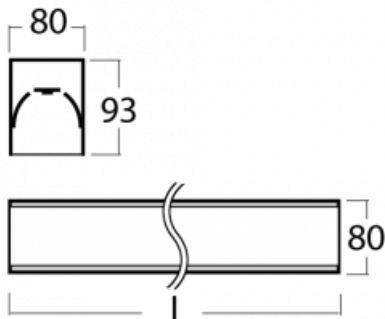

Luminaire

Lina80-S

05S-200K-20GEM3/830, S

EPD®

Lina80-S luminaires are available in recessed, surface, suspended or wall mounted versions, including the illuminated corner segments. Lina80-S system luminaire can be used to create different shapes or long lines, with special joints that prevent any light to shine through, creating thus a seamless visual effect, suitable for small offices as well as big halls.

Technical drawing

Type of installation	Recessed, Surface, Wall mounted, Suspended, 3 circuit track
Light distribution	Direct
Luminaire shape	Linear
Colour of the luminaires	Silver
Material	Aluminium
Lifetime	L90/B50 60 000 hours
Warranty	5 years
Description of luminaires	Luminaire recessed/surface/wall mounted/suspended/3 circuit track
Dimensions	1122 mm × 80 mm × 93 mm
Light source	LED MODUL
Type of optical system	Opal diffuser
Luminous flux*	2030 lm
Colour Temperature	3000 K warm white
Luminous efficacy	137 lm/W
MacAdam Light source	2
Colour rendering index	80
UGR max. X=4H Y=8H, ρ=70,50,20	23.4

00-00300, N
 wire suspension
 2000mm

00-00301, N
 wire suspension
 4000mm

00-00302, N
 wire suspension
 6000mm

00-00363, K
 cable 5x1,5 2000mm

00-00364, K
 cable 5x1,5 4000mm

00-00365, K
 cable 5x1,5 6000mm

00-21300, S
 Lipo80-S, Lina80-S -
 pendant profile for track
 luminaires; l = 1122mm

00-21301, S
 Lipo80-S, Lina80-S -
 pendant profile for track
 luminaires; l = 2242mm

00-51300, S
 set for suspension into
 3-phase track, non-
 dimmable luminaires