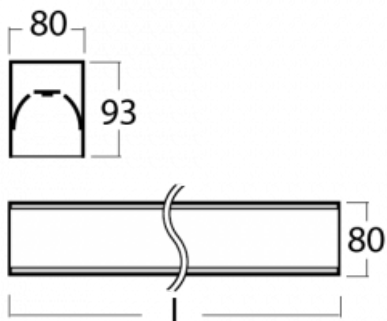

Luminaire

Lina80-S

05S-200K-20GEE/830, B

Lina80-S luminaires are available in recessed, surface, suspended or wall mounted versions, including the illuminated corner segments. Lina80-S system luminaire can be used to create different shapes or long lines, with special joints that prevent any light to shine through, creating thus a seamless visual effect, suitable for small offices as well as big halls.

Technical drawing

Type of installation	Recessed, Surface, Wall mounted, Suspended, 3 circuit track
Light distribution	Direct
Luminaire shape	Linear
Colour of the luminaires	Black
Material	Aluminium
Lifetime	L90/B50 60 000 hours
Warranty	5 years
Description of luminaires	Luminaire recessed/surface/wall mounted/suspended/3 circuit track
Dimensions (l × w × h mm)	1122 mm × 80 mm × 93 mm
Weight	4.4 kg
Light source	LED MODUL
DIR optical system	Opal diffuser
Luminous flux*	2030 lm
Colour Temperature	3000 K warm white
Luminous efficacy	137 lm/W
MacAdam Light source	2
Colour rendering index	80
UGR max. X=4H Y=8H, ρ=70,50,20	23.4

Luminaire power input*	14.8 W
Connection of the luminaires	ON/OFF
Electrical voltage	220-240V
Frequency	50/60Hz

  IP 40

*±10 %

Downloads

Installation instructions

Photos

Accessories

00-00200, N
 straight connector

00-20700, B
 2 pcs of wall fastening
 Lipo/Lina/Sant

00-20900, F
 bracket for installation
 of suspended type of
 profile as recessed
 trimless

00-21300, B
 Lipo80-S, Lina80-S -
 pendant profile for track
 luminaires; l = 1122mm