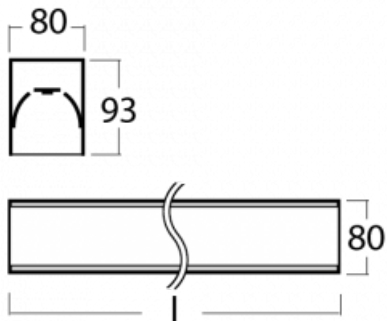

# Lina80-S

05S-200K-15GHTD/840, W

EPD®

Lina80-S luminaires are available in recessed, surface, suspended or wall mounted versions, including the illuminated corner segments. Lina80-S system luminaire can be used to create different shapes or long lines, with special joints that prevent any light to shine through, creating thus a seamless visual effect, suitable for small offices as well as big halls.

## Technical drawing

Type of installation	Recessed, Surface, Wall mounted, Suspended, 3 circuit track
Light distribution	Direct
Luminaire shape	Linear
Colour of the luminaires	White
Material	Aluminium
Lifetime	L80/B10 70 000 hours
Warranty	5 years
Description of luminaires	Luminaire recessed/surface/wall mounted/suspended/3 circuit track
Dimensions	842 mm × 80 mm × 93 mm
Light source	LED MODUL
Type of optical system	Opal diffuser
Luminous flux*	4010 lm
Colour Temperature	4000 K cool white
Luminous efficacy	122 lm/W
MacAdam Light source	2
Colour rendering index	80
UGR max. X=4H Y=8H, ρ=70,50,20	26.7

**00-20700, W**  
 2 pcs of wall fastening  
 Lipo/Lina

**00-20900, F**  
 bracket for installation  
 of suspended type of  
 profile as recessed  
 trimless

**00-21300, W**  
 Lipo80-S, Lina80-S -  
 pendant profile for track  
 luminaires; l = 1122mm