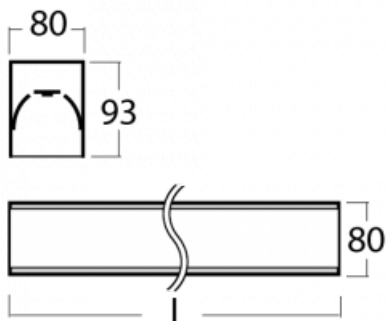

# Lina80-S

05S-200K-15GHTD/840, S

**EPD<sup>®</sup>**

Lina80-S luminaires are available in recessed, surface, suspended or wall mounted versions, including the illuminated corner segments. Lina80-S system luminaire can be used to create different shapes or long lines, with special joints that prevent any light to shine through, creating thus a seamless visual effect, suitable for small offices as well as big halls.

**Technical drawing**

Type of installation	Recessed, Surface, Wall mounted, Suspended, 3 circuit track
Light distribution	Direct
Luminaire shape	Linear
Colour of the luminaires	Silver
Material	Aluminium
Lifetime	L80/B10 70 000 hours
Warranty	5 years
Description of luminaires	Luminaire recessed/surface/wall mounted/suspended/3 circuit track
Dimensions	842 mm × 80 mm × 93 mm
Light source	LED MODUL
Type of optical system	Opal diffuser
Luminous flux*	4010 lm
Colour Temperature	4000 K cool white
Luminous efficacy	122 lm/W
MacAdam Light source	2
Colour rendering index	80
UGR max. X=4H Y=8H, ρ=70,50,20	26.7