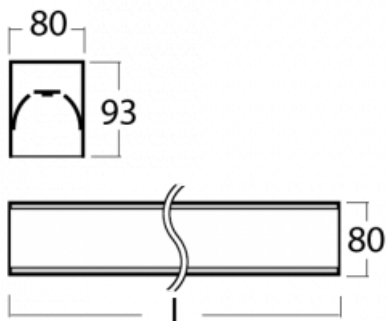

Luminaire

Lina80-S

05S-200K-15GHD/830, W

Lina80-S luminaires are available in recessed, surface, suspended or wall mounted versions, including the illuminated corner segments. Lina80-S system luminaire can be used to create different shapes or long lines, with special joints that prevent any light to shine through, creating thus a seamless visual effect, suitable for small offices as well as big halls.

Technical drawing

Type of installation	Recessed, Surface, Wall mounted, Suspended, 3 circuit track
Light distribution	Direct
Luminaire shape	Linear
Colour of the luminaires	White
Material	Aluminium
Lifetime	L80/B10 70 000 hours
Warranty	5 years
Description of luminaires	Luminaire recessed/surface/wall mounted/suspended/3 circuit track
Dimensions (l × w × h mm)	842 mm × 80 mm × 93 mm
Light source	LED MODUL
DIR optical system	Opal diffuser
Luminous flux*	3820 lm
Colour Temperature	3000 K warm white
Luminous efficacy	116 lm/W
MacAdam Light source	2
Colour rendering index	80
UGR max. X=4H Y=8H, ρ=70,50,20	26.6

Photos

Accessories

00-00200, N
 straight connector

00-00300, N
 wire suspension
 2000mm

00-00301, N
 wire suspension
 4000mm

00-00302, N
 wire suspension
 6000mm

00-00354, W
 cable 5x0,75 1000mm,
 white

00-00355, W
 cable 5x0,75 2000mm,
 white

00-00356, W
 cable 5x0,75 4000mm,
 white

00-00357, W
 cable 5x0,75 6000mm,
 white

00-00363, K
 cable 5x1,5 2000mm

00-00364, K
 cable 5x1,5 4000mm

00-00365, K
 cable 5x1,5 6000mm

00-00366, K
 cable 7x0,75 2000mm