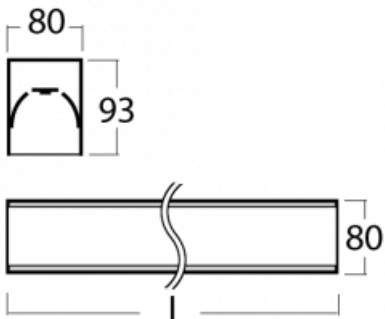

# Lina80-S

05S-200K-15GGD/830, S

**EPD<sup>®</sup>**

Lina80-S luminaires are available in recessed, surface, suspended or wall mounted versions, including the illuminated corner segments. Lina80-S system luminaire can be used to create different shapes or long lines, with special joints that prevent any light to shine through, creating thus a seamless visual effect, suitable for small offices as well as big halls.

**Technical drawing**

Type of installation	Recessed, Surface, Wall mounted, Suspended, 3 circuit track
Light distribution	Direct
Luminaire shape	Linear
Colour of the luminaires	Silver
Material	Aluminium
Lifetime	L90/B50 60 000 hours
Warranty	5 years
Description of luminaires	Luminaire recessed/surface/wall mounted/suspended/3 circuit track
Dimensions	842 mm × 80 mm × 93 mm
Light source	LED MODUL
Type of optical system	Opal diffuser
Luminous flux*	2330 lm
Colour Temperature	3000 K warm white
Luminous efficacy	125 lm/W
MacAdam Light source	2
Colour rendering index	80
UGR max. X=4H Y=8H, ρ=70,50,20	24.9

**00-20700, S**  
 2 pcs of wall fastening  
 Lipo/Lina

**00-20900, F**  
 bracket for installation  
 of suspended type of  
 profile as recessed  
 trimless

**00-21300, S**  
 Lipo80-S, Lina80-S -  
 pendant profile for track  
 luminaires; l = 1122mm