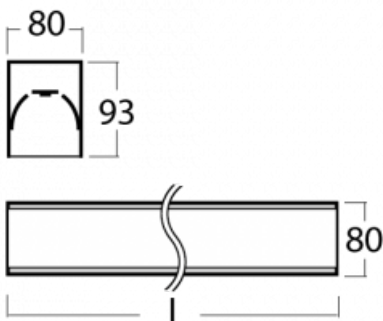

# Lina80-S

05S-200K-15GETD/830, W

EPD®

Lina80-S luminaires are available in recessed, surface, suspended or wall mounted versions, including the illuminated corner segments. Lina80-S system luminaire can be used to create different shapes or long lines, with special joints that prevent any light to shine through, creating thus a seamless visual effect, suitable for small offices as well as big halls.

## Technical drawing

Type of installation	Recessed, Surface, Wall mounted, Suspended, 3 circuit track
Light distribution	Direct
Luminaire shape	Linear
Colour of the luminaires	White
Material	Aluminium
Lifetime	L90/B50 60 000 hours
Warranty	5 years
Description of luminaires	Luminaire recessed/surface/wall mounted/suspended/3 circuit track
Dimensions	842 mm × 80 mm × 93 mm
Light source	LED MODUL
Type of optical system	Opal diffuser
Luminous flux*	1520 lm
Colour Temperature	3000 K warm white
Luminous efficacy	137 lm/W
MacAdam Light source	2
Colour rendering index	80
UGR max. X=4H Y=8H, ρ=70,50,20	23.4