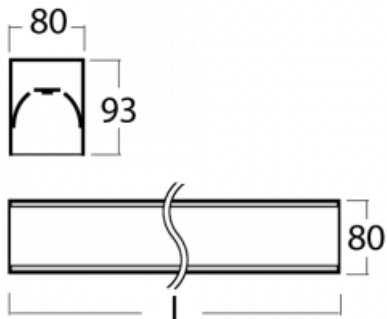

# Lina80-S

05S-200K-15GETD/830, S

EPD®

Lina80-S luminaires are available in recessed, surface, suspended or wall mounted versions, including the illuminated corner segments. Lina80-S system luminaire can be used to create different shapes or long lines, with special joints that prevent any light to shine through, creating thus a seamless visual effect, suitable for small offices as well as big halls.

## Technical drawing

Type of installation	Recessed, Surface, Wall mounted, Suspended, 3 circuit track
Light distribution	Direct
Luminaire shape	Linear
Colour of the luminaires	Silver
Material	Aluminium
Lifetime	L90/B50 60 000 hours
Warranty	5 years
Description of luminaires	Luminaire recessed/surface/wall mounted/suspended/3 circuit track
Dimensions	842 mm × 80 mm × 93 mm
Light source	LED MODUL
Type of optical system	Opal diffuser
Luminous flux*	1520 lm
Colour Temperature	3000 K warm white
Luminous efficacy	137 lm/W
MacAdam Light source	2
Colour rendering index	80
UGR max. X=4H Y=8H, ρ=70,50,20	23.4