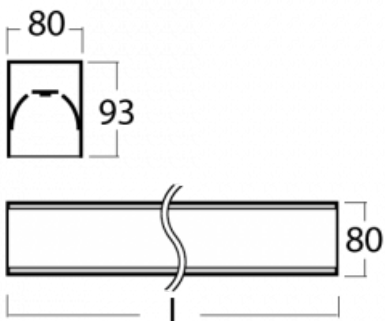

Luminaire

Lina80-S

05S-200K-15GEE/840, S

EPD[®]

Lina80-S luminaires are available in recessed, surface, suspended or wall mounted versions, including the illuminated corner segments. Lina80-S system luminaire can be used to create different shapes or long lines, with special joints that prevent any light to shine through, creating thus a seamless visual effect, suitable for small offices as well as big halls.

Technical drawing

Type of installation	Recessed, Surface, Wall mounted, Suspended, 3 circuit track
Light distribution	Direct
Luminaire shape	Linear
Colour of the luminaires	Silver
Material	Aluminium
Lifetime	L90/B50 60 000 hours
Warranty	5 years
Description of luminaires	Luminaire recessed/surface/wall mounted/suspended/3 circuit track
Dimensions	842 mm × 80 mm × 93 mm
Light source	LED MODUL
Type of optical system	Opal diffuser
Luminous flux*	1600 lm
Colour Temperature	4000 K cool white
Luminous efficacy	144 lm/W
MacAdam Light source	2
Colour rendering index	80
UGR max. X=4H Y=8H, ρ=70,50,20	23.5

00-21300, S
 Lipo80-S, Lina80-S -
 pendant profile for track
 luminaires; l = 1122mm

00-21301, S
 Lipo80-S, Lina80-S -
 pendant profile for track
 luminaires; l = 2242mm

00-51300, S
 set for suspension into
 3-phase track, non-
 dimmable luminaires