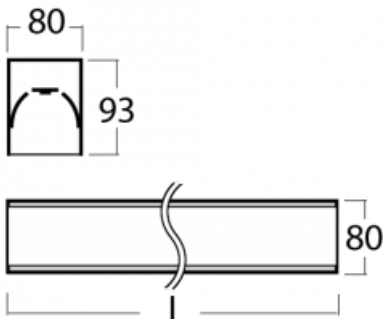

Luminaire

Lina80-S

05S-200K-15GEE/830, W

Lina80-S luminaires are available in recessed, surface, suspended or wall mounted versions, including the illuminated corner segments. Lina80-S system luminaire can be used to create different shapes or long lines, with special joints that prevent any light to shine through, creating thus a seamless visual effect, suitable for small offices as well as big halls.

Technical drawing

Type of installation	Recessed, Surface, Wall mounted, Suspended, 3 circuit track
Light distribution	Direct
Luminaire shape	Linear
Colour of the luminaires	White
Material	Aluminium
Lifetime	L90/B50 60 000 hours
Warranty	5 years
Description of luminaires	Luminaire recessed/surface/wall mounted/suspended/3 circuit track
Dimensions (l × w × h mm)	842 mm × 80 mm × 93 mm
Weight	3.3 kg
Light source	LED MODUL
DIR optical system	Opal diffuser
Luminous flux*	1520 lm
Colour Temperature	3000 K warm white
Luminous efficacy	137 lm/W
MacAdam Light source	2
Colour rendering index	80
UGR max. X=4H Y=8H, ρ=70,50,20	23.4

00-20700, W
 2 pcs of wall fastening
 Lipo/Lina

00-20900, F
 bracket for installation
 of suspended type of
 profile as recessed
 trimless

00-21300, W
 Lipo80-S, Lina80-S -
 pendant profile for track
 luminaires; l = 1122mm

00-21301, W
 Lipo80-S, Lina80-S -
 pendant profile for track
 luminaires; l = 2242mm

00-51300, W
 set for suspension into
 3-phase track, non-
 dimmable luminaires

00-51301, W
 set for suspension into
 3-phase track, dimmable
 luminaires