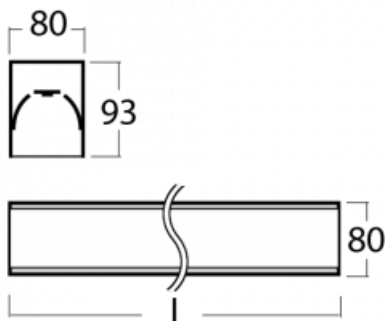

Luminaire

Lina80-S

05S-200K-10GHTD/840, B

EPD®

Lina80-S luminaires are available in recessed, surface, suspended or wall mounted versions, including the illuminated corner segments. Lina80-S system luminaire can be used to create different shapes or long lines, with special joints that prevent any light to shine through, creating thus a seamless visual effect, suitable for small offices as well as big halls.

Technical drawing

Type of installation	Recessed, Surface, Wall mounted, Suspended, 3 circuit track
Light distribution	Direct
Luminaire shape	Linear
Colour of the luminaires	Black
Material	Aluminium
Lifetime	L80/B10 70 000 hours
Warranty	5 years
Description of luminaires	Luminaire recessed/surface/wall mounted/suspended/3 circuit track
Dimensions	561 mm × 80 mm × 93 mm
Light source	LED MODUL
Type of optical system	Opal diffuser
Luminous flux*	2670 lm
Colour Temperature	4000 K cool white
Luminous efficacy	122 lm/W
MacAdam Light source	2
Colour rendering index	80
UGR max. X=4H Y=8H, ρ=70,50,20	26.7