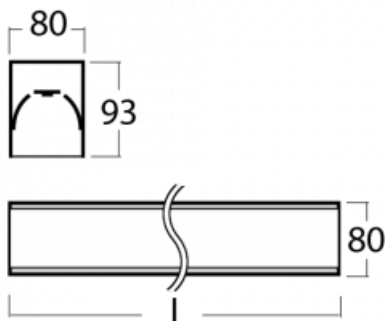

# Lina80-S

05S-200K-10GGD/830, W

**EPD<sup>®</sup>**

Lina80-S luminaires are available in recessed, surface, suspended or wall mounted versions, including the illuminated corner segments. Lina80-S system luminaire can be used to create different shapes or long lines, with special joints that prevent any light to shine through, creating thus a seamless visual effect, suitable for small offices as well as big halls.

**Technical drawing**

Type of installation	Recessed, Surface, Wall mounted, Suspended, 3 circuit track
Light distribution	Direct
Luminaire shape	Linear
Colour of the luminaires	White
Material	Aluminium
Lifetime	L90/B50 60 000 hours
Warranty	5 years
Description of luminaires	Luminaire recessed/surface/wall mounted/suspended/3 circuit track
Dimensions (l × w × h mm)	561 mm × 80 mm × 93 mm
Light source	LED MODUL
DIR optical system	Opal diffuser
Luminous flux*	1550 lm
Colour Temperature	3000 K warm white
Luminous efficacy	125 lm/W
MacAdam Light source	2
Colour rendering index	80
UGR max. X=4H Y=8H, ρ=70,50,20	24.8

**00-00354, W**  
 cable 5x0,75 1000mm,  
 white

**00-00355, W**  
 cable 5x0,75 2000mm,  
 white

**00-00356, W**  
 cable 5x0,75 4000mm,  
 white

**00-00357, W**  
 cable 5x0,75 6000mm,  
 white

**00-00363, K**  
 cable 5x1,5 2000mm

**00-21300, W**  
 Lipo80-S, Lina80-S -  
 pendant profile for track  
 luminaires; l = 1122mm

**00-21301, W**  
 Lipo80-S, Lina80-S -  
 pendant profile for track  
 luminaires; l = 2242mm

**00-51300, W**  
 set for suspension into  
 3-phase track, non-  
 dimmable luminaires