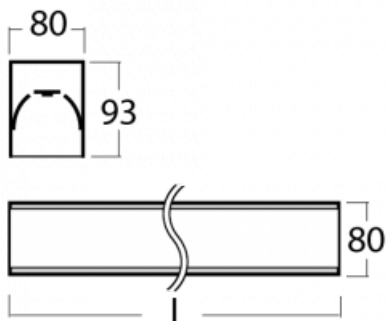

Luminaire

Lina80-S

05S-200K-10GETD/830, W

EPD[®]

Lina80-S luminaires are available in recessed, surface, suspended or wall mounted versions, including the illuminated corner segments. Lina80-S system luminaire can be used to create different shapes or long lines, with special joints that prevent any light to shine through, creating thus a seamless visual effect, suitable for small offices as well as big halls.

Technical drawing

Type of installation	Recessed, Surface, Wall mounted, Suspended, 3 circuit track
Light distribution	Direct
Luminaire shape	Linear
Colour of the luminaires	White
Material	Aluminium
Lifetime	L90/B50 60 000 hours
Warranty	5 years
Description of luminaires	Luminaire recessed/surface/wall mounted/suspended/3 circuit track
Dimensions (l × w × h mm)	561 mm × 80 mm × 93 mm
Light source	LED MODUL
DIR optical system	Opal diffuser
Luminous flux*	1010 lm
Colour Temperature	3000 K warm white
Luminous efficacy	136 lm/W
MacAdam Light source	2
Colour rendering index	80
UGR max. X=4H Y=8H, ρ=70,50,20	23.4

00-00300, N
 wire suspension
 2000mm

00-00301, N
 wire suspension
 4000mm

00-00302, N
 wire suspension
 6000mm

00-00354, W
 cable 5x0,75 1000mm,
 white

00-00355, W
 cable 5x0,75 2000mm,
 white

00-00356, W
 cable 5x0,75 4000mm,
 white

00-00357, W
 cable 5x0,75 6000mm,
 white

00-00363, K
 cable 5x1,5 2000mm

00-00364, K
 cable 5x1,5 4000mm

00-00365, K
 cable 5x1,5 6000mm

00-00366, K
 cable 7x0,75 2000mm

00-00367, K
 cable 7x0,75 4000mm

00-00368, K
 cable 7x0,75 6000mm