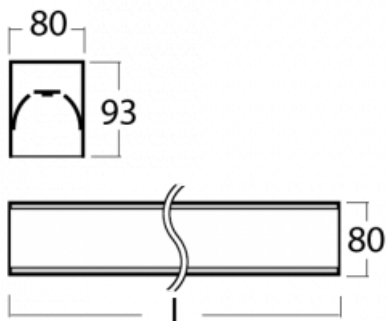

Luminaire

Lina80-S

05S-200K-10GEE/830, W

Lina80-S luminaires are available in recessed, surface, suspended or wall mounted versions, including the illuminated corner segments. Lina80-S system luminaire can be used to create different shapes or long lines, with special joints that prevent any light to shine through, creating thus a seamless visual effect, suitable for small offices as well as big halls.

Technical drawing

| | |
|-----------------------------------|---|
| Type of installation | Recessed, Surface, Wall mounted, Suspended, 3 circuit track |
| Light distribution | Direct |
| Luminaire shape | Linear |
| Colour of the luminaires | White |
| Material | Aluminium |
| Lifetime | L90/B50 60 000 hours |
| Warranty | 5 years |
| Description of luminaires | Luminaire recessed/surface/wall mounted/suspended/3 circuit track |
| Dimensions (l × w × h mm) | 561 mm × 80 mm × 93 mm |
| Weight | 2.5 kg |
| Light source | LED MODUL |
| DIR optical system | Opal diffuser |
| Luminous flux* | 1010 lm |
| Colour Temperature | 3000 K warm white |
| Luminous efficacy | 136 lm/W |
| MacAdam Light source | 2 |
| Colour rendering index | 80 |
| UGR max. X=4H Y=8H, ρ=70,50,20 | 23.4 |

00-00350, W
 cable 3x0,75 1000mm,
 white

00-00352, W
 cable 3x0,75 2000mm,
 white

00-00358, W
 cable 3x0,75 4000mm,
 white

00-00360, W
 cable 3x0,75 6000mm,
 white

00-00363, K
 cable 5x1,5 2000mm

00-00364, K
 cable 5x1,5 4000mm

00-20900, F
 bracket for installation
 of suspended type of
 profile as recessed
 trimless

00-21300, W
 Lipo80-S, Lina80-S -
 pendant profile for track
 luminaires; l = 1122mm

00-21301, W
 Lipo80-S, Lina80-S -
 pendant profile for track
 luminaires; l = 2242mm