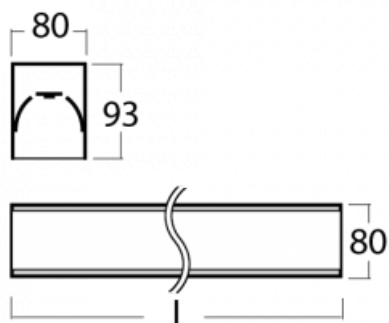

# Lina80-S

05S-200I-80GGE/840, W

EPD®

Lina80-S luminaires are available in recessed, surface, suspended or wall mounted versions, including the illuminated corner segments. Lina80-S system luminaire can be used to create different shapes or long lines, with special joints that prevent any light to shine through, creating thus a seamless visual effect, suitable for small offices as well as big halls.

## Technical drawing

Type of installation	Recessed, Surface, Wall mounted, Suspended, 3 circuit track
Light distribution	Direct
Luminaire shape	Linear
Colour of the luminaires	White
Material	Aluminium
Lifetime	L90/B50 60 000 hours
Warranty	5 years
Description of luminaires	Luminaire recessed/surface/wall mounted/suspended/3 circuit track
Dimensions (l × w × h mm)	4488 mm × 80 mm × 93 mm
Light source	LED MODUL
DIR optical system	Microprisma
Luminous flux*	10910 lm
Colour Temperature	4000 K cool white
Luminous efficacy	110 lm/W
MacAdam Light source	2
Colour rendering index	80
UGR max. X=4H Y=8H, ρ=70,50,20	20.5

**00-20700, W**  
 2 pcs of wall fastening  
 Lipo/Lina

**00-20900, F**  
 bracket for installation  
 of suspended type of  
 profile as recessed  
 trimless

**00-21300, W**  
 Lipo80-S, Lina80-S -  
 pendant profile for track  
 luminaires; l = 1122mm

**00-21301, W**  
 Lipo80-S, Lina80-S -  
 pendant profile for track  
 luminaires; l = 2242mm

**00-51300, W**  
 set for suspension into  
 3-phase track, non-  
 dimmable luminaires

**00-51301, W**  
 set for suspension into  
 3-phase track, dimmable  
 luminaires