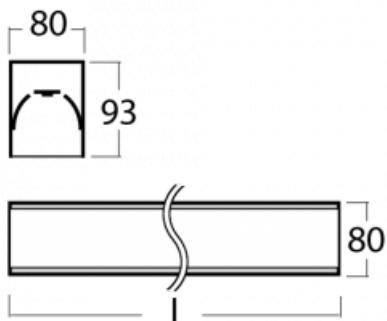

# Lina80-S

05S-200I-60GHE/840, W

Lina80-S luminaires are available in recessed, surface, suspended or wall mounted versions, including the illuminated corner segments. Lina80-S system luminaire can be used to create different shapes or long lines, with special joints that prevent any light to shine through, creating thus a seamless visual effect, suitable for small offices as well as big halls.

## Technical drawing

Type of installation	Recessed, Surface, Wall mounted, Suspended, 3 circuit track
Light distribution	Direct
Luminaire shape	Linear
Colour of the luminaires	White
Material	Aluminium
Lifetime	L80/B10 70 000 hours
Warranty	5 years
Description of luminaires	Luminaire recessed/surface/wall mounted/suspended/3 circuit track
Dimensions (l × w × h mm)	3366 mm × 80 mm × 93 mm
Light source	LED MODUL
DIR optical system	Microprisma
Luminous flux*	13480 lm
Colour Temperature	4000 K cool white
Luminous efficacy	103 lm/W
MacAdam Light source	2
Colour rendering index	80
UGR max. X=4H Y=8H, ρ=70,50,20	22.2