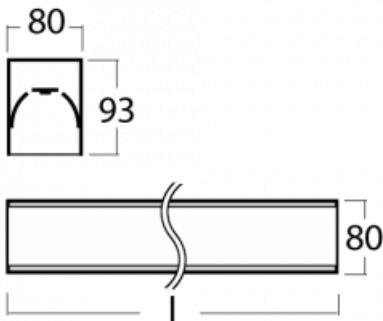

# Lina80-S

05S-200I-50GGM/830, S

EPD®

Lina80-S luminaires are available in recessed, surface, suspended or wall mounted versions, including the illuminated corner segments. Lina80-S system luminaire can be used to create different shapes or long lines, with special joints that prevent any light to shine through, creating thus a seamless visual effect, suitable for small offices as well as big halls.

## Technical drawing

Type of installation	Recessed, Surface, Wall mounted, Suspended, 3 circuit track
Light distribution	Direct
Luminaire shape	Linear
Colour of the luminaires	Silver
Material	Aluminium
Lifetime	L90/B50 60 000 hours
Warranty	5 years
Description of luminaires	Luminaire recessed/surface/wall mounted/suspended/3 circuit track
Dimensions	2805 mm × 80 mm × 93 mm
Light source	LED MODUL
Type of optical system	Microprisma
Luminous flux*	6490 lm
Colour Temperature	3000 K warm white
Luminous efficacy	105 lm/W
MacAdam Light source	2
Colour rendering index	80
UGR max. X=4H Y=8H, ρ=70,50,20	20.3

**00-20700, S**  
2 pcs of wall fastening  
Lipo/Lina

**00-20900, F**  
bracket for installation  
of suspended type of  
profile as recessed  
trimless

**00-21300, S**  
Lipo80-S, Lina80-S -  
pendant profile for track  
luminaires; l = 1122mm