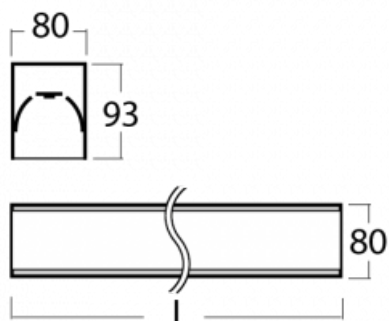

Luminaire

Lina80-S

05S-200I-50GGE/840, W

EPD®

Lina80-S luminaires are available in recessed, surface, suspended or wall mounted versions, including the illuminated corner segments. Lina80-S system luminaire can be used to create different shapes or long lines, with special joints that prevent any light to shine through, creating thus a seamless visual effect, suitable for small offices as well as big halls.

Technical drawing

Type of installation	Recessed, Surface, Wall mounted, Suspended, 3 circuit track
Light distribution	Direct
Luminaire shape	Linear
Colour of the luminaires	White
Material	Aluminium
Lifetime	L90/B50 60 000 hours
Warranty	5 years
Description of luminaires	Luminaire recessed/surface/wall mounted/suspended/3 circuit track
Dimensions	2805 mm × 80 mm × 93 mm
Weight	9.7 kg
Light source	LED MODUL
Type of optical system	Microprisma
Luminous flux*	6820 lm
Colour Temperature	4000 K cool white
Luminous efficacy	110 lm/W
MacAdam Light source	2
Colour rendering index	80
UGR max. X=4H Y=8H, ρ=70,50,20	20.5

00-21300, W
 Lipo80-S, Lina80-S -
 pendant profile for track
 luminaires; l = 1122mm

00-21301, W
 Lipo80-S, Lina80-S -
 pendant profile for track
 luminaires; l = 2242mm

00-51300, W
 set for suspension into
 3-phase track, non-
 dimmable luminaires