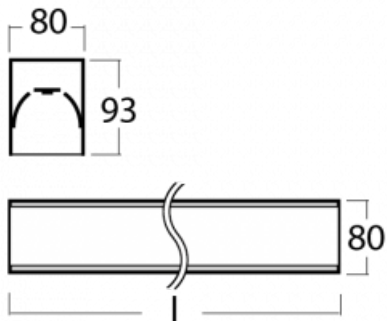

Luminaire

Lina80-S

05S-200I-50GGD/830, W

EPD®

Lina80-S luminaires are available in recessed, surface, suspended or wall mounted versions, including the illuminated corner segments. Lina80-S system luminaire can be used to create different shapes or long lines, with special joints that prevent any light to shine through, creating thus a seamless visual effect, suitable for small offices as well as big halls.

Technical drawing

Type of installation	Recessed, Surface, Wall mounted, Suspended, 3 circuit track
Light distribution	Direct
Luminaire shape	Linear
Colour of the luminaires	White
Material	Aluminium
Lifetime	L90/B50 60 000 hours
Warranty	5 years
Description of luminaires	Luminaire recessed/surface/wall mounted/suspended/3 circuit track
Dimensions	2805 mm × 80 mm × 93 mm
Light source	LED MODUL
Type of optical system	Microprisma
Luminous flux*	6490 lm
Colour Temperature	3000 K warm white
Luminous efficacy	105 lm/W
MacAdam Light source	2
Colour rendering index	80
UGR max. X=4H Y=8H, ρ=70,50,20	20.3

00-00300, N
 wire suspension
 2000mm

00-00301, N
 wire suspension
 4000mm

00-00302, N
 wire suspension
 6000mm

00-00354, K
 cable 5x0,75 1000mm

00-00355, K
 cable 5x0,75 2000mm

00-00356, K
 cable 5x0,75 4000mm

00-21300, W
 Lipo80-S, Lina80-S -
 pendant profile for track
 luminaires; l = 1122mm

00-21301, W
 Lipo80-S, Lina80-S -
 pendant profile for track
 luminaires; l = 2242mm

00-51300, W
 set for suspension into
 3-phase track, non-
 dimmable luminaires