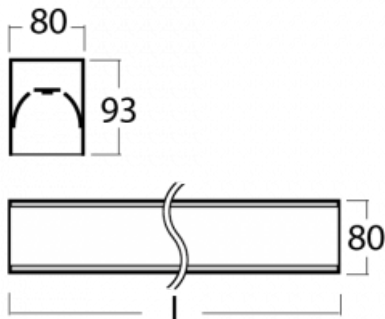

# Lina80-S

05S-200I-50GEM/840, W

Lina80-S luminaires are available in recessed, surface, suspended or wall mounted versions, including the illuminated corner segments. Lina80-S system luminaire can be used to create different shapes or long lines, with special joints that prevent any light to shine through, creating thus a seamless visual effect, suitable for small offices as well as big halls.

**Technical drawing**

Type of installation	Recessed, Surface, Wall mounted, Suspended, 3 circuit track
Light distribution	Direct
Luminaire shape	Linear
Colour of the luminaires	White
Material	Aluminium
Lifetime	L90/B50 60 000 hours
Warranty	2 years
Description of luminaires	Luminaire recessed/surface/wall mounted/suspended/3 circuit track
Dimensions (l × w × h mm)	2805 mm × 80 mm × 93 mm
Light source	LED MODUL
DIR optical system	Microprisma
Luminous flux*	2370 lm
Colour Temperature	4000 K cool white
Luminous efficacy	122 lm/W
MacAdam Light source	2
Colour rendering index	80
UGR max. X=4H Y=8H, ρ=70,50,20	16.8

**00-20700, W**  
 2 pcs of wall fastening  
 Lipo/Lina

**00-20900, F**  
 bracket for installation  
 of suspended type of  
 profile as recessed  
 trimless

**00-21300, W**  
 Lipo80-S, Lina80-S -  
 pendant profile for track  
 luminaires; l = 1122mm

**00-21301, W**  
 Lipo80-S, Lina80-S -  
 pendant profile for track  
 luminaires; l = 2242mm

**00-51300, W**  
 set for suspension into  
 3-phase track, non-  
 dimmable luminaires

**00-51301, W**  
 set for suspension into  
 3-phase track, dimmable  
 luminaires