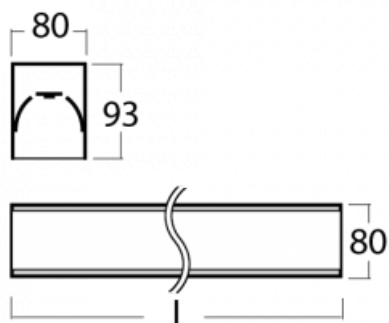

# Lina80-S

05S-200I-50GEE/840, W

EPD®

Lina80-S luminaires are available in recessed, surface, suspended or wall mounted versions, including the illuminated corner segments. Lina80-S system luminaire can be used to create different shapes or long lines, with special joints that prevent any light to shine through, creating thus a seamless visual effect, suitable for small offices as well as big halls.

## Technical drawing

Type of installation	Recessed, Surface, Wall mounted, Suspended, 3 circuit track
Light distribution	Direct
Luminaire shape	Linear
Colour of the luminaires	White
Material	Aluminium
Lifetime	L90/B50 60 000 hours
Warranty	5 years
Description of luminaires	Luminaire recessed/surface/wall mounted/suspended/3 circuit track
Dimensions (l × w × h mm)	2805 mm × 80 mm × 93 mm
Light source	LED MODUL
DIR optical system	Microprisma
Luminous flux*	2370 lm
Colour Temperature	4000 K cool white
Luminous efficacy	122 lm/W
MacAdam Light source	2
Colour rendering index	80
UGR max. X=4H Y=8H, ρ=70,50,20	16.8

**00-20700, W**  
 2 pcs of wall fastening  
 Lipo/Lina

**00-20900, F**  
 bracket for installation  
 of suspended type of  
 profile as recessed  
 trimless

**00-21300, W**  
 Lipo80-S, Lina80-S -  
 pendant profile for track  
 luminaires; l = 1122mm

**00-21301, W**  
 Lipo80-S, Lina80-S -  
 pendant profile for track  
 luminaires; l = 2242mm

**00-51300, W**  
 set for suspension into  
 3-phase track, non-  
 dimmable luminaires

**00-51301, W**  
 set for suspension into  
 3-phase track, dimmable  
 luminaires