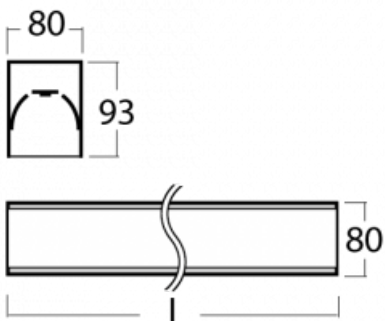

# Lina80-S

05S-200I-50GEE/840, W

EPD®

Lina80-S luminaires are available in recessed, surface, suspended or wall mounted versions, including the illuminated corner segments. Lina80-S system luminaire can be used to create different shapes or long lines, with special joints that prevent any light to shine through, creating thus a seamless visual effect, suitable for small offices as well as big halls.

## Technical drawing

Type of installation	Recessed, Surface, Wall mounted, Suspended, 3 circuit track
Light distribution	Direct
Luminaire shape	Linear
Colour of the luminaires	White
Material	Aluminium
Lifetime	L90/B50 60 000 hours
Warranty	5 years
Description of luminaires	Luminaire recessed/surface/wall mounted/suspended/3 circuit track
Dimensions	2805 mm × 80 mm × 93 mm
Light source	LED MODUL
Type of optical system	Microprisma
Luminous flux*	2370 lm
Colour Temperature	4000 K cool white
Luminous efficacy	122 lm/W
MacAdam Light source	2
Colour rendering index	80
UGR max. X=4H Y=8H, ρ=70,50,20	16.8

**00-20700, W**  
 2 pcs of wall fastening  
 Lipo/Lina

**00-20900, F**  
 bracket for installation  
 of suspended type of  
 profile as recessed  
 trimless

**00-21300, W**  
 Lipo80-S, Lina80-S -  
 pendant profile for track  
 luminaires; l = 1122mm