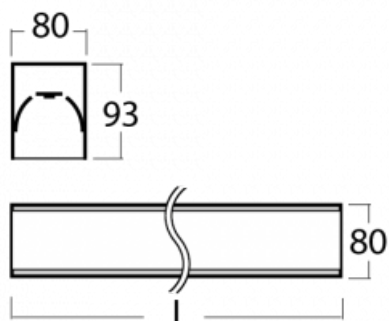

# Lina80-S

05S-200I-50GEE/830, W

EPD®

Lina80-S luminaires are available in recessed, surface, suspended or wall mounted versions, including the illuminated corner segments. Lina80-S system luminaire can be used to create different shapes or long lines, with special joints that prevent any light to shine through, creating thus a seamless visual effect, suitable for small offices as well as big halls.

## Technical drawing

Type of installation	Recessed, Surface, Wall mounted, Suspended, 3 circuit track
Light distribution	Direct
Luminaire shape	Linear
Colour of the luminaires	White
Material	Aluminium
Lifetime	L90/B50 60 000 hours
Warranty	5 years
Description of luminaires	Luminaire recessed/surface/wall mounted/suspended/3 circuit track
Dimensions	2805 mm × 80 mm × 93 mm
Weight	11.6 kg
Light source	LED MODUL
Type of optical system	Microprisma
Luminous flux*	2250 lm
Colour Temperature	3000 K warm white
Luminous efficacy	115 lm/W
MacAdam Light source	2
Colour rendering index	80
UGR max. X=4H Y=8H, ρ=70,50,20	16.6

**00-20700, W**  
 2 pcs of wall fastening  
 Lipo/Lina

**00-20900, F**  
 bracket for installation  
 of suspended type of  
 profile as recessed  
 trimless

**00-21300, W**  
 Lipo80-S, Lina80-S -  
 pendant profile for track  
 luminaires; l = 1122mm

**00-21301, W**  
 Lipo80-S, Lina80-S -  
 pendant profile for track  
 luminaires; l = 2242mm

**00-51300, W**  
 set for suspension into  
 3-phase track, non-  
 dimmable luminaires

**00-51301, W**  
 set for suspension into  
 3-phase track, dimmable  
 luminaires