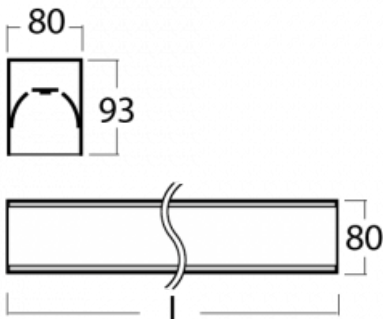

# Lina80-S

05S-200I-50GEE/830, W

Lina80-S luminaires are available in recessed, surface, suspended or wall mounted versions, including the illuminated corner segments. Lina80-S system luminaire can be used to create different shapes or long lines, with special joints that prevent any light to shine through, creating thus a seamless visual effect, suitable for small offices as well as big halls.

**Technical drawing**

Type of installation	Recessed, Surface, Wall mounted, Suspended, 3 circuit track
Light distribution	Direct
Luminaire shape	Linear
Colour of the luminaires	White
Material	Aluminium
Lifetime	L90/B50 60 000 hours
Warranty	5 years
Description of luminaires	Luminaire recessed/surface/wall mounted/suspended/3 circuit track
Dimensions (l × w × h mm)	2805 mm × 80 mm × 93 mm
Weight	11.6 kg
Light source	LED MODUL
DIR optical system	Microprisma
Luminous flux*	2250 lm
Colour Temperature	3000 K warm white
Luminous efficacy	115 lm/W
MacAdam Light source	2
Colour rendering index	80
UGR max. X=4H Y=8H, ρ=70,50,20	16.6

**00-20700, W**  
 2 pcs of wall fastening  
 Lipo/Lina

**00-20900, F**  
 bracket for installation  
 of suspended type of  
 profile as recessed  
 trimless

**00-21300, W**  
 Lipo80-S, Lina80-S -  
 pendant profile for track  
 luminaires; l = 1122mm

**00-21301, W**  
 Lipo80-S, Lina80-S -  
 pendant profile for track  
 luminaires; l = 2242mm

**00-51300, W**  
 set for suspension into  
 3-phase track, non-  
 dimmable luminaires

**00-51301, W**  
 set for suspension into  
 3-phase track, dimmable  
 luminaires