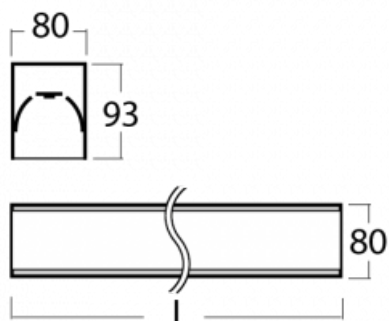

Luminaire

Lina80-S

05S-200I-50GEE/830, S

EPD®

Lina80-S luminaires are available in recessed, surface, suspended or wall mounted versions, including the illuminated corner segments. Lina80-S system luminaire can be used to create different shapes or long lines, with special joints that prevent any light to shine through, creating thus a seamless visual effect, suitable for small offices as well as big halls.

Technical drawing

Type of installation	Recessed, Surface, Wall mounted, Suspended, 3 circuit track
Light distribution	Direct
Luminaire shape	Linear
Colour of the luminaires	Silver
Material	Aluminium
Lifetime	L90/B50 60 000 hours
Warranty	5 years
Description of luminaires	Luminaire recessed/surface/wall mounted/suspended/3 circuit track
Dimensions	2805 mm × 80 mm × 93 mm
Weight	11.6 kg
Light source	LED MODUL
Type of optical system	Microprisma
Luminous flux*	2250 lm
Colour Temperature	3000 K warm white
Luminous efficacy	115 lm/W
MacAdam Light source	2
Colour rendering index	80
UGR max. X=4H Y=8H, ρ=70,50,20	16.6

00-21300, S
 Lipo80-S, Lina80-S -
 pendant profile for track
 luminaires; l = 1122mm

00-21301, S
 Lipo80-S, Lina80-S -
 pendant profile for track
 luminaires; l = 2242mm

00-51300, S
 set for suspension into
 3-phase track, non-
 dimmable luminaires