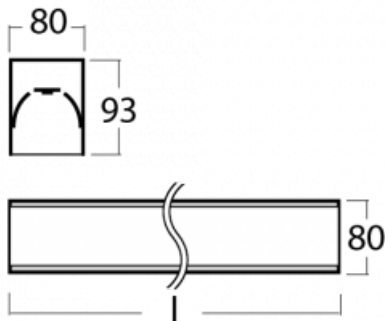

Luminaire

Lina80-S

05S-200I-40GHE/840, B

EPD®

Lina80-S luminaires are available in recessed, surface, suspended or wall mounted versions, including the illuminated corner segments. Lina80-S system luminaire can be used to create different shapes or long lines, with special joints that prevent any light to shine through, creating thus a seamless visual effect, suitable for small offices as well as big halls.

Technical drawing

Type of installation	Recessed, Surface, Wall mounted, Suspended, 3 circuit track
Light distribution	Direct
Luminaire shape	Linear
Colour of the luminaires	Black
Material	Aluminium
Lifetime	L80/B10 70 000 hours
Warranty	5 years
Description of luminaires	Luminaire recessed/surface/wall mounted/suspended/3 circuit track
Dimensions	2244 mm × 80 mm × 93 mm
Light source	LED MODUL
Type of optical system	Microprisma
Luminous flux*	8990 lm
Colour Temperature	4000 K cool white
Luminous efficacy	103 lm/W
MacAdam Light source	2
Colour rendering index	80
UGR max. X=4H Y=8H, ρ=70,50,20	22.2

Luminaire power input*	87.6 W
Connection of the luminaires	ON/OFF
Electrical voltage	220-240V
Frequency	50/60Hz

  IP 40

*±10 %

Downloads

Installation instructions

Photos

Accessories

00-00200, N
 straight connector

00-21300, B
 Lipo80-S, Lina80-S -
 pendant profile for track
 luminaires; l = 1122mm

00-21301, B
 Lipo80-S, Lina80-S -
 pendant profile for track
 luminaires; l = 2242mm

00-51300, B
 set for suspension into
 3-phase track, non-
 dimmable luminaires