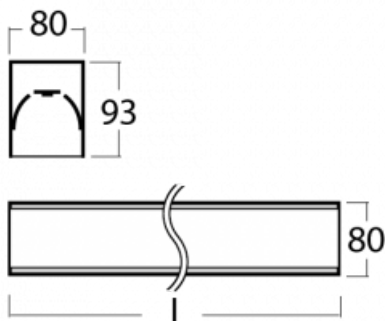

Luminaire

Lina80-S

05S-200I-40GHE/830, W

Lina80-S luminaires are available in recessed, surface, suspended or wall mounted versions, including the illuminated corner segments. Lina80-S system luminaire can be used to create different shapes or long lines, with special joints that prevent any light to shine through, creating thus a seamless visual effect, suitable for small offices as well as big halls.

Technical drawing

Type of installation	Recessed, Surface, Wall mounted, Suspended, 3 circuit track
Light distribution	Direct
Luminaire shape	Linear
Colour of the luminaires	White
Material	Aluminium
Lifetime	L80/B10 70 000 hours
Warranty	5 years
Description of luminaires	Luminaire recessed/surface/wall mounted/suspended/3 circuit track
Dimensions (l × w × h mm)	2244 mm × 80 mm × 93 mm
Light source	LED MODUL
DIR optical system	Microprisma
Luminous flux*	8560 lm
Colour Temperature	3000 K warm white
Luminous efficacy	98 lm/W
MacAdam Light source	2
Colour rendering index	80
UGR max. X=4H Y=8H, ρ=70,50,20	22.1

00-00300, N
 wire suspension
 2000mm

00-00301, N
 wire suspension
 4000mm

00-00302, N
 wire suspension
 6000mm

00-00350, W
 cable 3x0,75 1000mm,
 white

00-00352, W
 cable 3x0,75 2000mm,
 white

00-00358, W
 cable 3x0,75 4000mm,
 white

00-21301, W
 Lipo80-S, Lina80-S -
 pendant profile for track
 luminaires; l = 2242mm

00-51300, W
 set for suspension into
 3-phase track, non-
 dimmable luminaires

00-51301, W
 set for suspension into
 3-phase track, dimmable
 luminaires