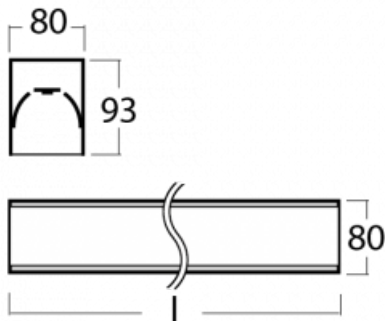

Luminaire

Lina80-S

05S-200I-40GGM3/840, S

Lina80-S luminaires are available in recessed, surface, suspended or wall mounted versions, including the illuminated corner segments. Lina80-S system luminaire can be used to create different shapes or long lines, with special joints that prevent any light to shine through, creating thus a seamless visual effect, suitable for small offices as well as big halls.

Technical drawing

Type of installation	Recessed, Surface, Wall mounted, Suspended, 3 circuit track
Light distribution	Direct
Luminaire shape	Linear
Colour of the luminaires	Silver
Material	Aluminium
Lifetime	L90/B50 60 000 hours
Warranty	2 years
Description of luminaires	Luminaire recessed/surface/wall mounted/suspended/3 circuit track
Dimensions (l × w × h mm)	2244 mm × 80 mm × 93 mm
Light source	LED MODUL
DIR optical system	Microprisma
Luminous flux*	5450 lm
Colour Temperature	4000 K cool white
Luminous efficacy	110 lm/W
MacAdam Light source	2
Colour rendering index	80
UGR max. X=4H Y=8H, ρ=70,50,20	20.5

00-00300, N
wire suspension
2000mm

00-00301, N
wire suspension
4000mm

00-00302, N
wire suspension
6000mm

00-00359, K
cable 4x0,75 4000mm

00-00363, K
cable 5x1,5 2000mm

00-00364, K
cable 5x1,5 4000mm

00-00365, K
cable 5x1,5 6000mm

00-21300, S
Lipo80-S, Lina80-S -
pendant profile for track
luminaires; l = 1122mm

00-21301, S
Lipo80-S, Lina80-S -
pendant profile for track
luminaires; l = 2242mm

00-51300, S
set for suspension into
3-phase track, non-
dimmable luminaires