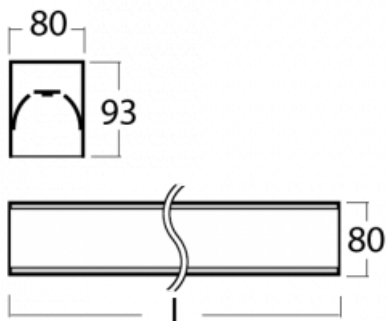

Luminaire

Lina80-S

05S-200I-40GGE/840, W

Lina80-S luminaires are available in recessed, surface, suspended or wall mounted versions, including the illuminated corner segments. Lina80-S system luminaire can be used to create different shapes or long lines, with special joints that prevent any light to shine through, creating thus a seamless visual effect, suitable for small offices as well as big halls.

Technical drawing

Type of installation	Recessed, Surface, Wall mounted, Suspended, 3 circuit track
Light distribution	Direct
Luminaire shape	Linear
Colour of the luminaires	White
Material	Aluminium
Lifetime	L90/B50 60 000 hours
Warranty	5 years
Description of luminaires	Luminaire recessed/surface/wall mounted/suspended/3 circuit track
Dimensions (l × w × h mm)	2244 mm × 80 mm × 93 mm
Weight	7.9 kg
Light source	LED MODUL
DIR optical system	Microprisma
Luminous flux*	5450 lm
Colour Temperature	4000 K cool white
Luminous efficacy	110 lm/W
MacAdam Light source	2
Colour rendering index	80
UGR max. X=4H Y=8H, ρ=70,50,20	20.5

00-00300, N
wire suspension
2000mm

00-00301, N
wire suspension
4000mm

00-00302, N
wire suspension
6000mm

00-00350, W
cable 3x0,75 1000mm,
white

00-00352, W
cable 3x0,75 2000mm,
white

00-00358, W
cable 3x0,75 4000mm,
white

00-21301, W
Lipo80-S, Lina80-S -
pendant profile for track
luminaires; l = 2242mm

00-51300, W
set for suspension into
3-phase track, non-
dimmable luminaires

00-51301, W
set for suspension into
3-phase track, dimmable
luminaires