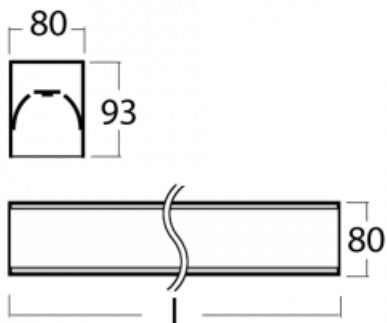

# Lina80-S

05S-200I-40GGD/840, W

EPD®

Lina80-S luminaires are available in recessed, surface, suspended or wall mounted versions, including the illuminated corner segments. Lina80-S system luminaire can be used to create different shapes or long lines, with special joints that prevent any light to shine through, creating thus a seamless visual effect, suitable for small offices as well as big halls.

## Technical drawing

Type of installation	Recessed, Surface, Wall mounted, Suspended, 3 circuit track
Light distribution	Direct
Luminaire shape	Linear
Colour of the luminaires	White
Material	Aluminium
Lifetime	L90/B50 60 000 hours
Warranty	5 years
Description of luminaires	Luminaire recessed/surface/wall mounted/suspended/3 circuit track
Dimensions	2244 mm × 80 mm × 93 mm
Weight	8.2 kg
Light source	LED MODUL
Type of optical system	Microprisma
Luminous flux*	5450 lm
Colour Temperature	4000 K cool white
Luminous efficacy	110 lm/W
MacAdam Light source	2
Colour rendering index	80
UGR max. X=4H Y=8H, ρ=70,50,20	20.5