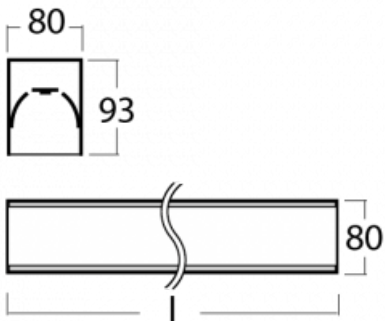

Luminaire

Lina80-S

05S-200I-40GEM/830, S

EPD®

Lina80-S luminaires are available in recessed, surface, suspended or wall mounted versions, including the illuminated corner segments. Lina80-S system luminaire can be used to create different shapes or long lines, with special joints that prevent any light to shine through, creating thus a seamless visual effect, suitable for small offices as well as big halls.

Technical drawing

Type of installation	Recessed, Surface, Wall mounted, Suspended, 3 circuit track
Light distribution	Direct
Luminaire shape	Linear
Colour of the luminaires	Silver
Material	Aluminium
Lifetime	L90/B50 60 000 hours
Warranty	5 years
Description of luminaires	Luminaire recessed/surface/wall mounted/suspended/3 circuit track
Dimensions	2244 mm × 80 mm × 93 mm
Light source	LED MODUL
Type of optical system	Microprisma
Luminous flux*	1800 lm
Colour Temperature	3000 K warm white
Luminous efficacy	115 lm/W
MacAdam Light source	2
Colour rendering index	80
UGR max. X=4H Y=8H, ρ=70,50,20	16.6

00-00300, N
wire suspension
2000mm

00-00301, N
wire suspension
4000mm

00-00302, N
wire suspension
6000mm

00-00363, K
cable 5x1,5 2000mm

00-00364, K
cable 5x1,5 4000mm

00-00365, K
cable 5x1,5 6000mm

00-00370, S
ceiling cup 80x80x32mm

00-21300, S
Lipo80-S, Lina80-S -
pendant profile for track
luminaires; l = 1122mm

00-21301, S
Lipo80-S, Lina80-S -
pendant profile for track
luminaires; l = 2242mm

00-51300, S
set for suspension into
3-phase track, non-
dimmable luminaires