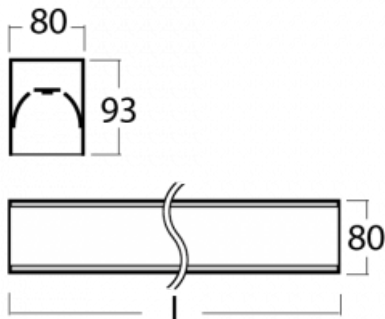

Luminaire

Lina80-S

05S-200I-40GED/830, W

Lina80-S luminaires are available in recessed, surface, suspended or wall mounted versions, including the illuminated corner segments. Lina80-S system luminaire can be used to create different shapes or long lines, with special joints that prevent any light to shine through, creating thus a seamless visual effect, suitable for small offices as well as big halls.

Technical drawing

Type of installation	Recessed, Surface, Wall mounted, Suspended, 3 circuit track
Light distribution	Direct
Luminaire shape	Linear
Colour of the luminaires	White
Material	Aluminium
Lifetime	L90/B50 60 000 hours
Warranty	5 years
Description of luminaires	Luminaire recessed/surface/wall mounted/suspended/3 circuit track
Dimensions (l × w × h mm)	2244 mm × 80 mm × 93 mm
Weight	9.6 kg
Light source	LED MODUL
DIR optical system	Microprisma
Luminous flux*	1800 lm
Colour Temperature	3000 K warm white
Luminous efficacy	115 lm/W
MacAdam Light source	2
Colour rendering index	80
UGR max. X=4H Y=8H, ρ=70,50,20	16.6

Photos

Accessories

00-00200, N
straight connector

00-00300, N
wire suspension
2000mm

00-00301, N
wire suspension
4000mm

00-00302, N
wire suspension
6000mm

00-00354, W
cable 5x0,75 1000mm,
white

00-00355, W
cable 5x0,75 2000mm,
white

00-00356, W
cable 5x0,75 4000mm,
white

00-00357, W
cable 5x0,75 6000mm,
white

00-00363, K
cable 5x1,5 2000mm

00-00364, K
cable 5x1,5 4000mm

00-00365, K
cable 5x1,5 6000mm

00-00366, K
cable 7x0,75 2000mm

00-00367, K
cable 7x0,75 4000mm