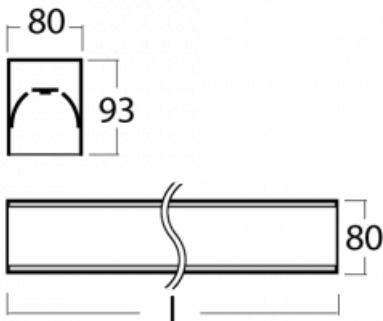

Luminaire

Lina80-S

05S-200I-35GHE/840, B

EPD®

Lina80-S luminaires are available in recessed, surface, suspended or wall mounted versions, including the illuminated corner segments. Lina80-S system luminaire can be used to create different shapes or long lines, with special joints that prevent any light to shine through, creating thus a seamless visual effect, suitable for small offices as well as big halls.

Technical drawing

Type of installation	Recessed, Surface, Wall mounted, Suspended, 3 circuit track
Light distribution	Direct
Luminaire shape	Linear
Colour of the luminaires	Black
Material	Aluminium
Lifetime	L80/B10 70 000 hours
Warranty	5 years
Description of luminaires	Luminaire recessed/surface/wall mounted/suspended/3 circuit track
Dimensions	1964 mm × 80 mm × 93 mm
Light source	LED MODUL
Type of optical system	Microprisma
Luminous flux*	7860 lm
Colour Temperature	4000 K cool white
Luminous efficacy	102 lm/W
MacAdam Light source	2
Colour rendering index	80
UGR max. X=4H Y=8H, ρ=70,50,20	22.2

Luminaire power input*	76.7 W
Connection of the luminaires	ON/OFF
Electrical voltage	220-240V
Frequency	50/60Hz

  IP 40

*±10 %

Downloads

Installation instructions

Photos

Accessories

00-00200, N
 straight connector

00-21300, B
 Lipo80-S, Lina80-S -
 pendant profile for track
 luminaires; l = 1122mm

00-21301, B
 Lipo80-S, Lina80-S -
 pendant profile for track
 luminaires; l = 2242mm

00-51300, B
 set for suspension into
 3-phase track, non-
 dimmable luminaires